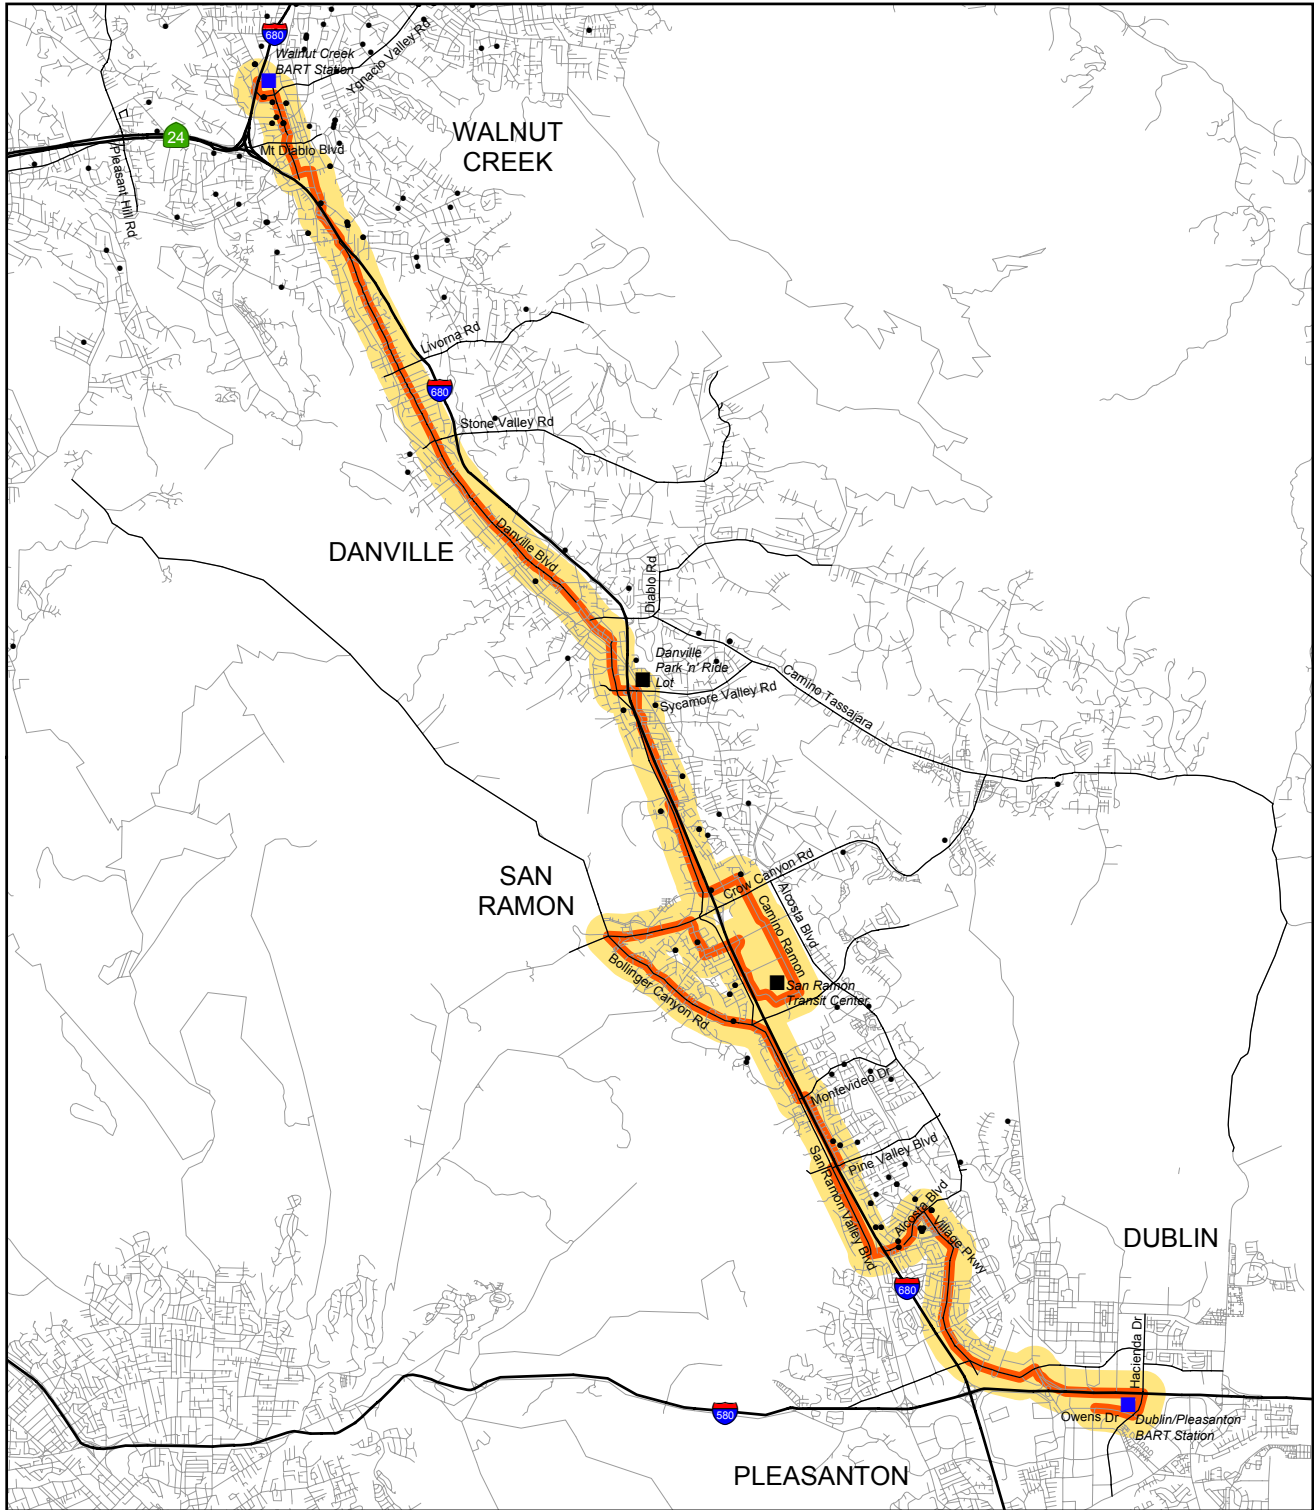

CalWORKS Clients Along Bus Route 121

Bus Route 121
1/4 Mile Buffer Around Route 121
CalWORKS Client

42 CalWORKS clients live within 1/4 mile of Bus Route 121.

Source for CalWORKS data: Contra Costa County Employment and Human Services Department.

Prepared for the Central Contra Costa Transit Authority by the Contra Costa County Community Development Department

Map Created on 27 June 2002 by Contra Costa County Community Development
651 Pine Street, 4th Floor - N. Wing, Martinez, CA 94553-0095
37:59:48.455N 122:06:35.384W